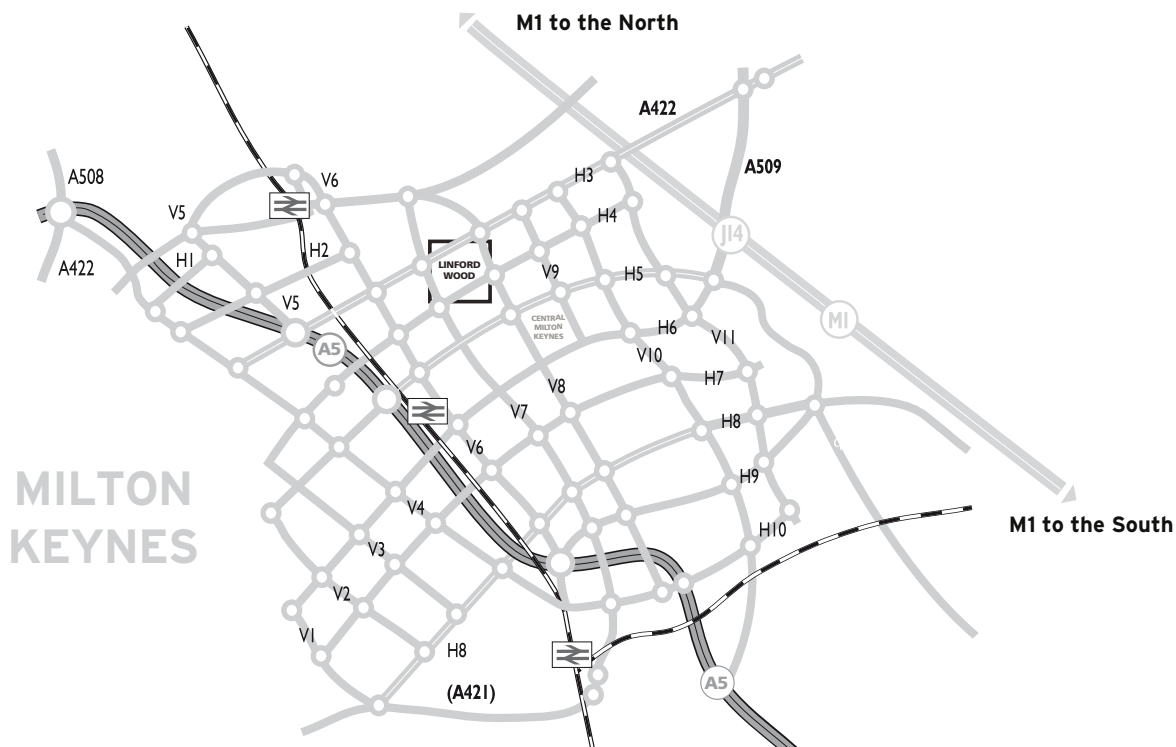

HOW TO FIND US

worksmart

INTELLIGENT SOFTWARE

Ash House, Breckland, Linford Wood,
Milton Keynes, MK14 6ET
Tel : 01908 613613
Fax : 01908 319698
www.worksmart.co.uk

DIRECTIONS:

A5 FROM A5

Exit A5 at Milton Keynes North/
A422 exit
At roundabout continue to follow
signs for A422 /Monks Way (H3)
At next roundabout take 2nd exit
(straight over) for the next two
roundabouts
At 3rd, 'Stantonbury' Roundabout,
take 3rd exit (right) onto Saxon
Street (V7)
Take 1st left into Breckland
(signposted Linford Wood West)
Then take next left into Woodlands
Business Park.

M1 FROM M1

M1 Northbound - Junction 14
Bear left at the top of the slip road
M1 Southbound - Junction 14
At roundabout at top of slip road, take
the 3rd exit onto Childs Way (H6)
Move into right hand lane
At 'Northfield' roundabout take 3rd
exit onto Portway (H5) signposted to:
Milton Keynes North and West
Central Milton Keynes
A509 (A5)

At next roundabout take 2nd
exit (straight over) for the next 6
roundabouts

At the 7th, 'North Saxon'
roundabout, take 3rd exit (right)
onto Saxon Street (V7)

At next roundabout take 2nd exit
(straight over)

Continue straight, past Suffolk
Punch pub & Novotel on left and
take 2nd right into Breckland
(signposted Linford Wood West)

Then take next left into Woodlands
Business Park.

FROM RAIL STATIONS

From Central MK Railway Station it
is a 5 minute taxi journey.