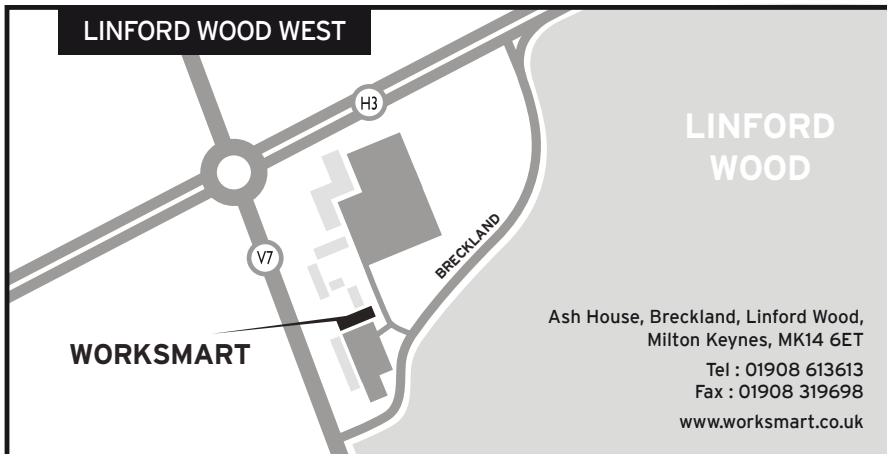

HOW TO FIND US

worksmart

INTELLIGENT SOFTWARE

Ash House, Breckland, Linford Wood,
Milton Keynes, MK14 6ET
Tel : 01908 613613
Fax : 01908 319698
www.worksmart.co.uk

DIRECTIONS:

A5 FROM A5

Exit A5 at Milton Keynes North/
A422 exit
At roundabout continue to follow
signs for A422 /Monks Way (H3)
At next roundabout take 2nd exit
(straight over) for the next two
roundabouts
At 3rd, 'Stantonbury' Roundabout,
take 3rd exit (right) onto Saxon
Street (V7)
Take 1st left into Breckland
(signposted Linford Wood West)
Then take next left into Woodlands
Business Park.

M1 FROM M1

M1 Northbound - Junction 14
Bear left at the top of the slip road
M1 Southbound - Junction 14
At roundabout at top of slip road, take
the 3rd exit onto Childs Way (H6)
Move into right hand lane
At 'Northfield' roundabout take 3rd
exit onto Portway (H5) signposted to:
Milton Keynes North and West
Central Milton Keynes
A509 (A5)

At next roundabout take 2nd
exit (straight over) for the next 6
roundabouts

At the 7th, 'North Saxon'
roundabout, take 3rd exit (right)
onto Saxon Street (V7)

At next roundabout take 2nd exit
(straight over)

Continue straight, past Suffolk
Punch pub & Novotel on left and
take 2nd right into Breckland
(signposted Linford Wood West)

Then take next left into Woodlands
Business Park.

FROM RAIL STATIONS

From Central MK Railway Station it
is a 5 minute taxi journey.